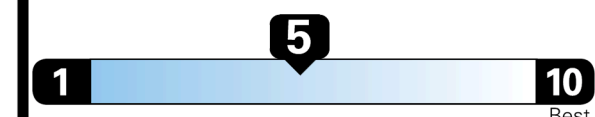

2026 GV70 2.5T ADVANCED AWD

THE GENESIS EXPERIENCE

- 3 Yr / 36K Complimentary Maintenance
- 3 Yr / 36K Complimentary Service Valet *
- 3 Yr Complimentary Map Care
- Complimentary Genesis Connected Services *
- * Exclusions may apply, see retailer for details

STANDARD FEATURES:

ADVANCED SAFETY TECHNOLOGY

- Forward Collision-Avoidance Assist
- Lane Keeping Assist
- Lane Following Assist
- Driver Attention Warning
- Parking Distance Warning
- Blind-Spot Collision Avoidance-Assist
- Rear Cross-Traffic Collision Avoidance-Assist
- Rearview Camera
- Safe Exit Assist
- Forward Attention Warning

POWERTRAIN TECHNOLOGY

- 2.5L Inline 4 Turbo GDI
- 8-speed Automatic Transmission

EXTERIOR

- 19-inch Alloy Wheels
- Power Hands-Free Smart Liftgate w/ Auto Open
- High Beam Assist
- Panoramic Sunroof
- Power Folding Mirrors + Logo Lamp

COMFORT & CONVENIENCE

- Power Driver's Seat w/ Power Lumbar
- Power Front Passenger Seat
- Heated Front Seats
- Smart Cruise Control
- Intelligent Speed Limit Assist
- Highway Driving Assist
- Power Tilt & Telescopic Steering Wheel

COMFORT & CONVENIENCE(cont.)

- Adjustable Interior Ambient Lighting

MULTIMEDIA & CONNECTIVITY

- 27" OLED Instrument Cluster & Navigation
- SiriusXM® Radio w/ 90-day trial subscription; Not Available in AK & HI
- Apple CarPlay® & Android Auto™
- Wireless Phone Charger
- Genesis Connected Services
- Fingerprint Recognition

ADVANCED FEATURES

- Leather Seating Surfaces
- Back Lighting Film Trim
- Front Passenger Seat w/ Power Lumbar
- Bang & Olufsen® Premium Audio
- Surround View Monitor
- Blind-Spot View Monitor
- Parking Collision-Avoidance Assist
- Advanced Rear Occupant Alert
- Ventilated Front Seats
- Heated Steering Wheel

ADDITIONAL STANDARD FEATURES