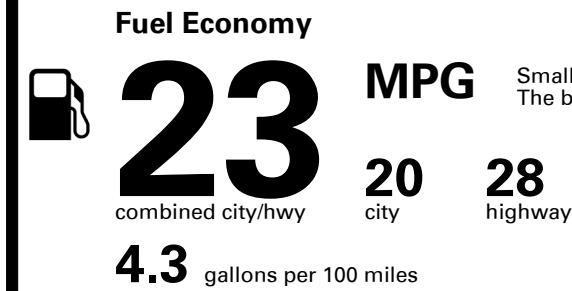

Inland Freight & Handling : \$1,495.00

TOTAL PRICE: \$59,530.00

16 A 0246CRCC

EPA DOT Fuel Economy and Environment

Gasoline Vehicle

Small SUVs range from 14 to 125 MPG. The best vehicle rates 146 MPGe.

You spend \$5,000
more in fuel costs over 5 years
compared to the average new vehicle.

Annual fuel cost \$2,700

Fuel Economy & Greenhouse Gas Rating (tailpipe only)

Smog Rating (tailpipe only)

This vehicle emits 393 grams CO₂ per mile. The best emits 0 grams per mile (tailpipe only). Producing and distributing fuel also create emissions; learn more at fueleconomy.gov.