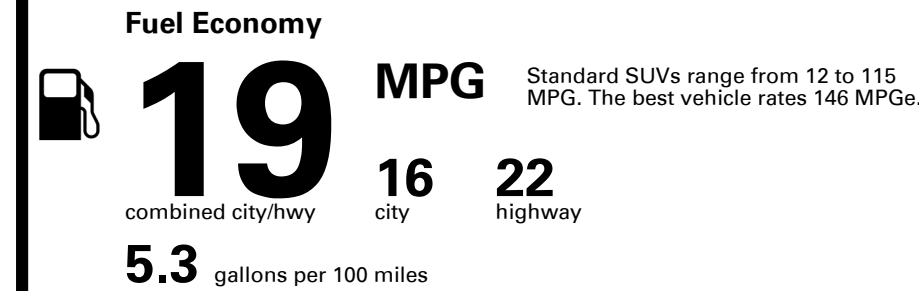

TOTAL PRICE: \$86,370.00

EMISSIONS:
This vehicle is certified to meet emission requirements in all 50 states

EPA DOT Fuel Economy and Environment

Gasoline Vehicle

You spend \$8,000
more in fuel costs over 5 years compared to the average new vehicle.