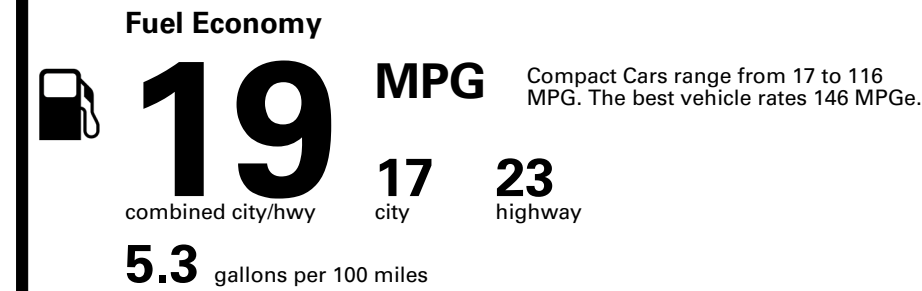

TOTAL PRICE: \$58,080.00

EPA DOT Fuel Economy and Environment

Gasoline Vehicle

You spend \$8,000
more in fuel costs over 5 years
compared to the average new vehicle.

Annual fuel cost \$3,300

Fuel Economy & Greenhouse Gas Rating (tailpipe only)