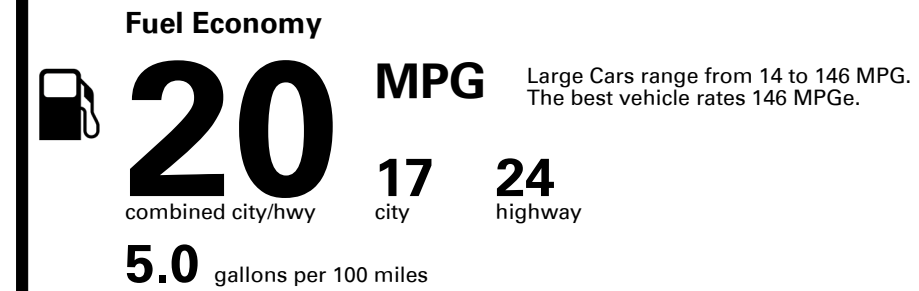

## EPA DOT Fuel Economy and Environment

Gasoline Vehicle

**You spend \$7,000**  
more in fuel costs over 5 years compared to the average new vehicle.

**Annual fuel cost \$3,100**

Fuel Economy & Greenhouse Gas Rating (tailpipe only)