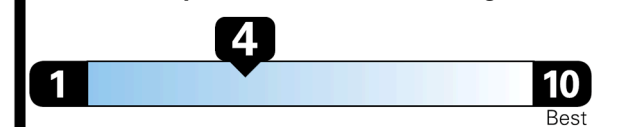

Fuel Economy & Greenhouse Gas Rating (tailpipe only)