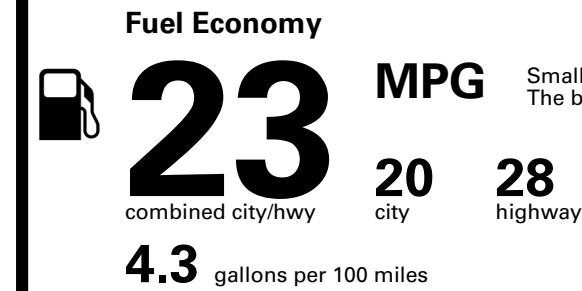

Inland Freight & Handling : \$1,495.00

TOTAL PRICE: \$59,495.00

EPA DOT Fuel Economy and Environment

Gasoline Vehicle

Small SUVs range from 14 to 125 MPG. The best vehicle rates 146 MPGe.

You spend \$5,000
more in fuel costs over 5 years
compared to the average new vehicle.