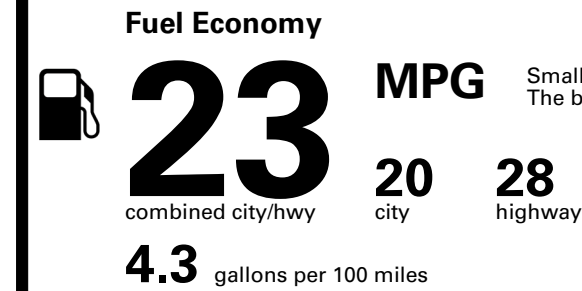

EMISSIONS:
This vehicle is certified to meet emission requirements in all 50 states

Inland Freight & Handling : \$1,495.00

TOTAL PRICE: \$59,260.00

159 A

EPA DOT Fuel Economy and Environment

Gasoline Vehicle

Small SUVs range from 14 to 125 MPG. The best vehicle rates 146 MPGe.

You spend \$5,000
more in fuel costs over 5 years
compared to the average new vehicle.

Annual fuel cost \$2,700

Fuel Economy & Greenhouse Gas Rating (tailpipe only)